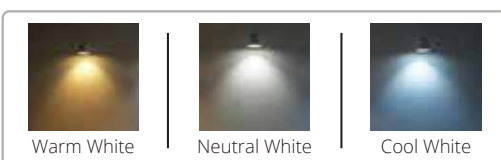

LED 1x2 Panel Light

Input Voltage	Lumens Efficacy of LED	Surge Protection	Power Factor	CRI	THD
220-240 V/AC || 50/60Hz	120 (lm/W)	Up-to 2.5KV	0.95	>80	<10

Model	Wattage
EN-1x2PL	36W

LED 1x4 Panel Light

Input Voltage	Lumens Efficacy of LED	Surge Protection	Power Factor	CRI	THD
220-240 V/AC || 50/60Hz	120 (lm/W)	Up-to 2.5KV	0.95	>80	<10

Model	Wattage
EN-1X4PL	36W
	40W

LED 2x2 Panel Light

Input Voltage	Lumens Efficacy of LED	Surge Protection	Power Factor	CRI	THD
220-240 V/AC || 50/60Hz	120 (lm/W)	Up-to 2.5KV	0.95	>80	<10

Model	Wattage
EN-2X2PL	36W
	50W