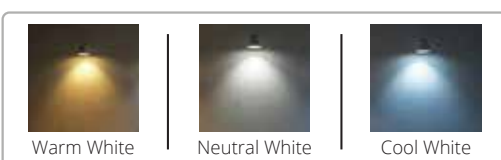

Led Panel (Pc Body)

Input Voltage	Lumens Efficacy of LED	Surge Protection	Power Factor	CRI	THD
220-240 V/AC || 50/60Hz	120 (lm/W)	Up-to 2.5kV	0.95	>80	<10

Model	Wattage
EN-PCPL	8W
	15W
	18W
	24W

Led Downlight Panel (Alluminum body)

Input Voltage	Lumens Efficacy of LED	Surge Protection	Power Factor	CRI	THD
220-240 V/AC || 50/60Hz	120 (lm/W)	Up-to 2.5kV	0.95	>80	<10

Model	Wattage
EN-ALDL	8W
	15W
	18W

Led Deep Downlight Panel

Input Voltage	Lumens Efficacy of LED	Surge Protection	Power Factor	CRI	THD
220-240 V/AC || 50/60Hz	120 (lm/W)	Up-to 2.5kV	0.95	>80	<10

Model	Wattage
EN-ALDDL	12W
	18W