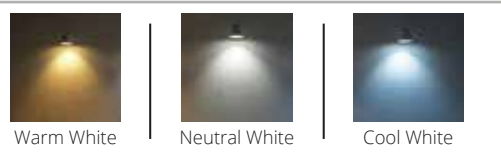

Body Color:

Black | White

Indoor Lighting