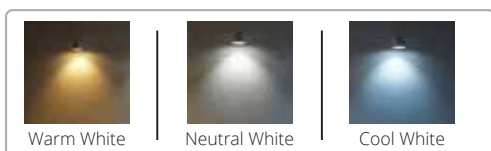

Premia Model

Input Voltage	Lumens Efficacy of LED	Surge Protection	Power Factor	CRI	THD	IP Rating
220-240V/AC || 50/60Hz	140 (lm/W)	Up-to 6kV	>0.98	>80	<10	IP67

Model	Wattage
EN-PMHB	50W
	100W
	150W
	200W

Premia Pro Model

Input Voltage	Lumens Efficacy of LED	Surge Protection	Power Factor	CRI	THD	IP Rating
220-240V/AC || 50/60Hz	140 (lm/W)	Up-to 6kV	>0.98	>80	<10	IP67

Model	Wattage
EN-PPHB	100W
	150W
	200W

Well Glass

Input Voltage	Lumens Efficacy of LED	Surge Protection	Power Factor	CRI	THD	IP Rating
220-240V/AC || 50/60Hz	140 (lm/W)	Up-to 6kV	>0.98	>80	<10	IP67

Model	Wattage
EN-WG	30W
	40W
	50W
	72W