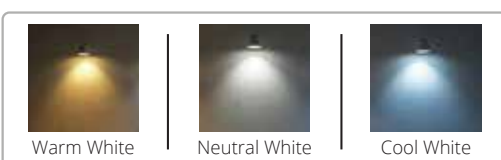

Rimless Surface Light

Input Voltage	Lumens Efficacy of LED	Surge Protection	Power Factor	CRI	THD
220-240 V/AC || 50/60Hz	120 (lm/W)	Up-to 2.5KV	0.95	>80	<10

Model	Wattage
EN-PCSL	8W
	15W
	20W

Tube Light

Input Voltage	Lumens Efficacy of LED	Surge Protection	Power Factor	CRI	THD
220-240 V/AC || 50/60Hz	120 (lm/W)	Up-to 2.5KV	0.95	>80	<10

Model	Wattage
EN-TLT5	20W

LED 1x1 PANEL LIGHT

Input Voltage	Lumens Efficacy of LED	Surge Protection	Power Factor	CRI	THD
220-240 V/AC || 50/60Hz	120 (lm/W)	Up-to 2.5KV	0.95	>80	<10

Model	Wattage
EN-1X1PL	30W